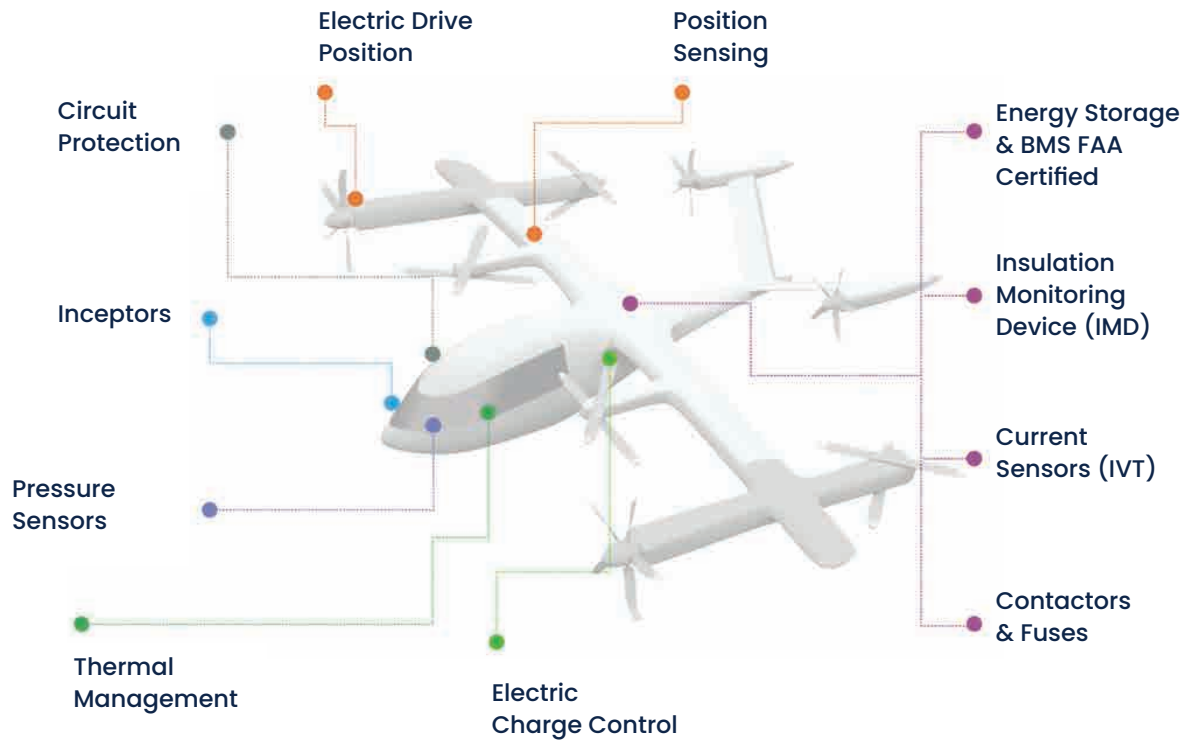

ROLINX Hybrid Busbar

Insulation Monitoring Devices

Current Sensors

Brake Systems

Curamik Performance

Tire Pressure Monitoring System

Thermal Management

High Voltage Distribution Unit

Ask for more
DETAILS

Electric Aircraft

Solutions

Products Portfolio

Contactors & Fuses

Power Distribution

Battery Management System

Cockpit Controls

Position Sensing

Pressure & Force

Thermal Management

Circuit Protection

Slip Rings

Ask for more
DETAILS

Infrastructure

Our electrification portfolio is helping our partners
keep pace with the ever-growing need
for charging infrastructure